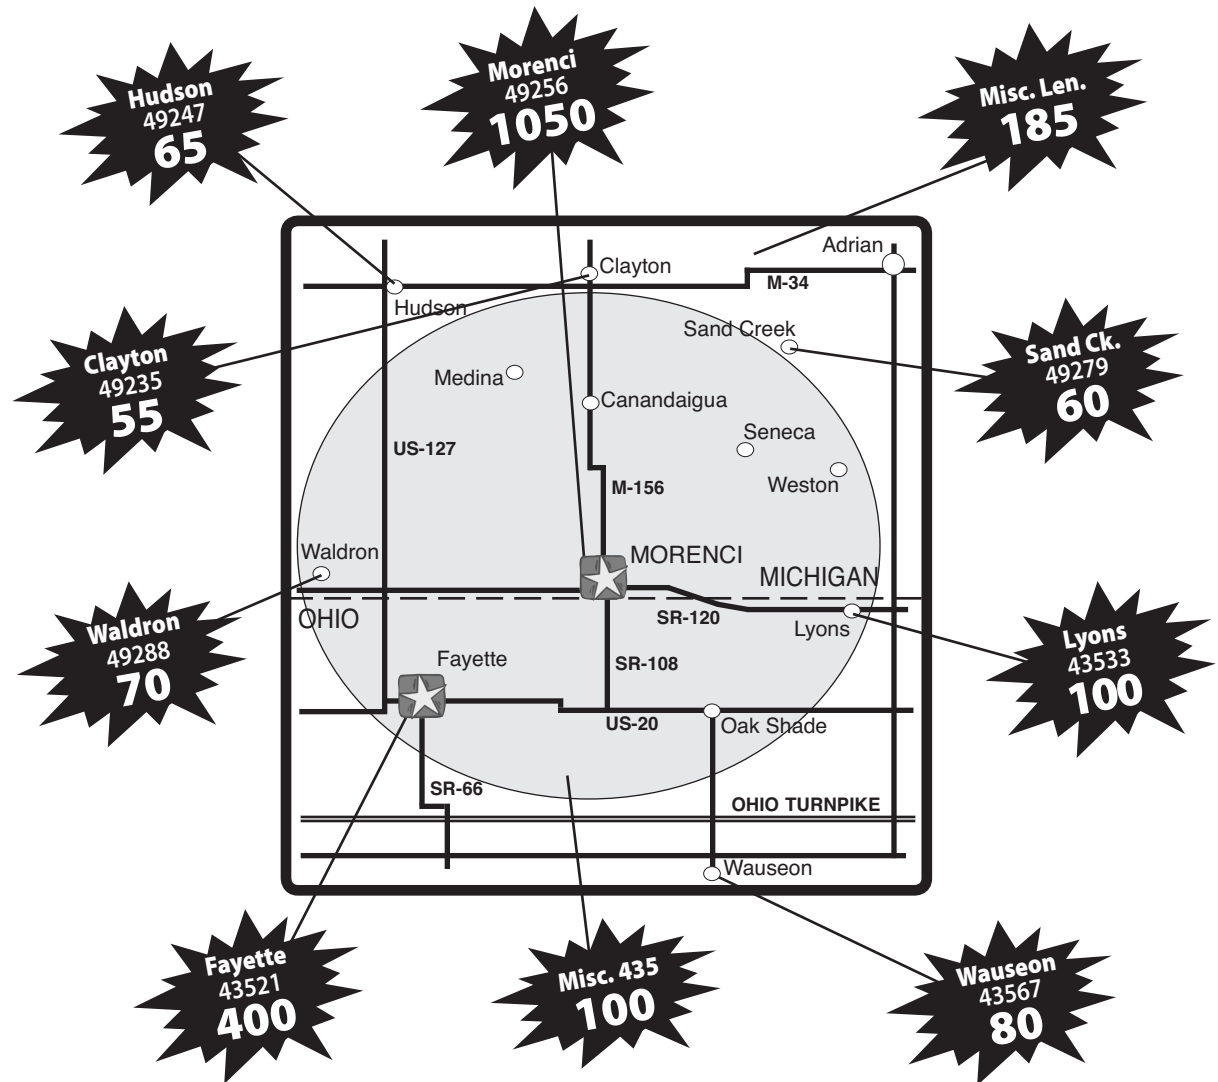

## Page Size Information

Page size — 10.25 inches x 16 inches

Six-column tabloid

|        |                  |                          |
|--------|------------------|--------------------------|
| 1 col. | • 1 9/16 inches  | • 9p <sup>6</sup> picas  |
| 2 col. | • 3 5/16 inches  | • 20 picas               |
| 3 col. | • 5 1/16 inches  | • 30p <sup>6</sup> picas |
| 4 col. | • 6 13/16 inches | • 41 picas               |
| 5 col. | • 8 9/16 inches  | • 51p <sup>6</sup> picas |
| 6 col. | • 10 5/16 inches | • 62 picas               |

## Local Circulation Map

## The Most-Read Newspaper in the Morenci/Fayette area

Misc. Lenawee County includes circulation in Adrian, Blissfield, Clinton and Tecumseh  
Misc. 435 includes circulation in Archbold, Delta and other locations in Williams and Lucas counties